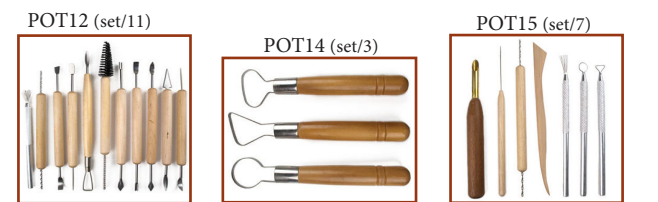

Quantity discounts apply on multiples of the same item

BRUSHES

TOOL KITS

	1-5 @	6-11 @	12+ @
PTK.....Pottery Tool Kit	\$31.25	\$25.00	\$21.88
ATPTK8 ...Pottery 8pc Kit	\$16.49	\$13.19	\$11.54
ATPTK9 ...Pottery 9pc Kit	\$20.49	\$16.39	\$14.34
CTK7Ceramic Tool Kit.....	\$40.65	\$32.52	\$28.46
POT1.....Economy Kit	\$12.49	\$9.99	\$8.74
POT2.....Wire Loop Set.....	\$12.49	\$9.99	\$8.74
POT3.....Wire Tool - 6" Set.....	\$12.49	\$9.99	\$8.74
POT4.....Wire Tool - 8" Set.....	\$12.49	\$9.99	\$8.74
POT5.....Wire Loop - 6" Set.....	\$12.49	\$9.99	\$8.74
POT12Sculpting Tool Set.....	\$24.99	\$19.99	\$17.49
POT14Jumbo Ribbon Set	\$12.49	\$9.99	\$8.74
POT15Mini Variety Tool Set.....	\$12.49	\$9.99	\$8.74
POT16Economy Tool Set	\$12.49	\$9.99	\$8.74
PTK10Handbuilding Kit.....	\$26.95	\$21.56	\$18.87
PTK12Handbuilding Kit.....	\$25.95	\$20.76	\$18.17
WS04Wood Tool - 8" Set	\$11.00		

BRUSH KITS

Royal Brush Economy Sets	1-5 @	6-11 @	12+ @
RYA.....Sable Rounds (3).....	\$2.99	\$2.40	\$2.10
RYB.....Sable Fine Rounds (3).....	\$2.99	\$2.40	\$2.10
RYE.....Sable Flats (3).....	\$2.99	\$2.40	\$2.10
RYGSable Flat Bristle (4).....	\$2.99	\$2.40	\$2.10
RYHSable Round Bristle (4).....	\$2.99	\$2.40	\$2.10
RYI.....Sable Flat & Round (6).....	\$7.49	\$6.00	\$5.25
RYJ.....Sable Flat & Round (10).....	\$9.49	\$7.60	\$6.65
RYL.....Sable Flat (5)	\$6.49	\$5.20	\$4.55

Economy Taklon Brush Sets

Set of 144 - 12 brushes each of
Rounds: #1, #3, #5, #6, #8, #10 &
Flats: #2, #4, #6, #8, #10, #12.

ECTretail value \$186.00..... \$99.00

Big Kid Gripper Brush Sets

Set of 72 - 12 brushes each of
Rounds: #2, #6, #10 & Flats: #4, #8, #5/8.