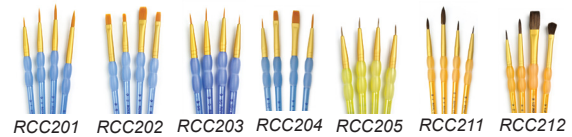

Quantity discounts apply on multiples of the same item

BRUSHES

TOOL KITS

	1-5 @	6-11 @	12+ @
PTK.....Pottery Tool Kit	\$31.25	\$25.00	\$21.88
ATPTK8 ...Pottery 8pc Kit	\$16.49	\$13.19	\$11.54
ATPTK9 ...Pottery 9pc Kit	\$20.49	\$16.39	\$14.34
CTK7Ceramic Tool Kit.....	\$40.65	\$32.52	\$28.46
POT1.....Economy Kit	\$12.49	\$9.99	\$8.74
POT2.....Wire Loop Set.....	\$12.49	\$9.99	\$8.74
POT3.....Wire Tool - 6" Set.....	\$12.49	\$9.99	\$8.74
POT4.....Wire Tool - 8" Set.....	\$12.49	\$9.99	\$8.74
POT5.....Wire Loop - 6" Set.....	\$12.49	\$9.99	\$8.74
POT12Sculpting Tool Set.....	\$24.99	\$19.99	\$17.49
POT14Jumbo Ribbon Set	\$12.49	\$9.99	\$8.74
POT15Mini Variety Tool Set.....	\$12.49	\$9.99	\$8.74
POT16Economy Tool Set	\$12.49	\$9.99	\$8.74
PTK10Handbuilding Kit.....	\$26.95	\$21.56	\$18.87
PTK12Handbuilding Kit.....	\$25.95	\$20.76	\$18.17
WS04Wood Tool - 8" Set	\$11.00		

BRUSH KITS

Royal Brush Economy Sets	1-5 @	6-11 @	12+ @
RYA.....Sable Rounds (3).....	\$2.99	\$2.40	\$2.10
RYB.....Sable Fine Rounds (3).....	\$2.99	\$2.40	\$2.10
RYE.....Sable Flats (3).....	\$2.99	\$2.40	\$2.10
RYGSable Flat Bristle (4).....	\$2.99	\$2.40	\$2.10
RYHSable Round Bristle (4).....	\$2.99	\$2.40	\$2.10
RYI.....Sable Flat & Round (6).....	\$7.49	\$6.00	\$5.25
RYJ.....Sable Flat & Round (10).....	\$9.49	\$7.60	\$6.65
RYL.....Sable Flat (5)	\$6.49	\$5.20	\$4.55

Economy Taklon Brush Sets

Set of 144 - 12 brushes each of
Rounds: #1, #3, #5, #6, #8, #10 &
Flats: #2, #4, #6, #8, #10, #12.

ECTretail value \$186.00..... \$99.00

Big Kid Gripper Brush Sets

Set of 72 - 12 brushes each of
Rounds: #2, #6, #10 & Flats: #4, #8, #5/8.