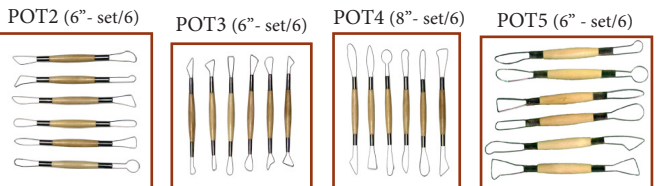

Quantity discounts apply on multiples of the same item

BRUSHES

TOOL KITS

	1-5 @	6-11 @	12+ @
PTK.....Pottery Tool Kit	\$31.25	\$25.00	\$21.88
ATPTK8 ...Pottery 8pc Kit	\$16.49	\$13.19	\$11.54
ATPTK9 ...Pottery 9pc Kit	\$20.49	\$16.39	\$14.34
CTK7Ceramic Tool Kit.....	\$40.65	\$32.52	\$28.46
POT1.....Economy Kit	\$12.49	\$9.99	\$8.74
POT2.....Wire Loop Set.....	\$12.49	\$9.99	\$8.74
POT3.....Wire Tool - 6" Set.....	\$12.49	\$9.99	\$8.74
POT4.....Wire Tool - 8" Set.....	\$12.49	\$9.99	\$8.74
POT5.....Wire Loop - 6" Set.....	\$12.49	\$9.99	\$8.74
POT12Sculpting Tool Set.....	\$24.99	\$19.99	\$17.49
POT14Jumbo Ribbon Set	\$12.49	\$9.99	\$8.74
POT15Mini Variety Tool Set.....	\$12.49	\$9.99	\$8.74
POT16Economy Tool Set	\$12.49	\$9.99	\$8.74
PTK10Handbuilding Kit.....	\$26.95	\$21.56	\$18.87
PTK12Handbuilding Kit.....	\$25.95	\$20.76	\$18.17
WS04Wood Tool - 8" Set	\$11.00		

BRUSH KITS

Royal Brush Economy Sets	1-5 @	6-11 @	12+ @
RYA.....Sable Rounds (3).....	\$2.99	\$2.40	\$2.10
RYB.....Sable Fine Rounds (3).....	\$2.99	\$2.40	\$2.10
RYE.....Sable Flats (3).....	\$2.99	\$2.40	\$2.10
RYGSable Flat Bristle (4).....	\$2.99	\$2.40	\$2.10
RYHSable Round Bristle (4).....	\$2.99	\$2.40	\$2.10
RYI.....Sable Flat & Round (6).....	\$7.49	\$6.00	\$5.25
RYJ.....Sable Flat & Round (10).....	\$9.49	\$7.60	\$6.65
RYL.....Sable Flat (5)	\$6.49	\$5.20	\$4.55